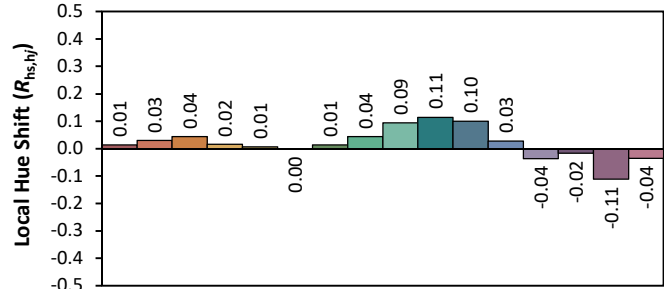

IES TM-30-18 Color Rendition Report

Source: XOB09 9040
 Date: 3/25/2020

Manufacturer: Xicato
 Model: XOB

Notes: This is a recommended method for displaying IES TM-30-18 information.

x 0.3678
 y 0.3596
 u' 0.2236
 v' 0.4919