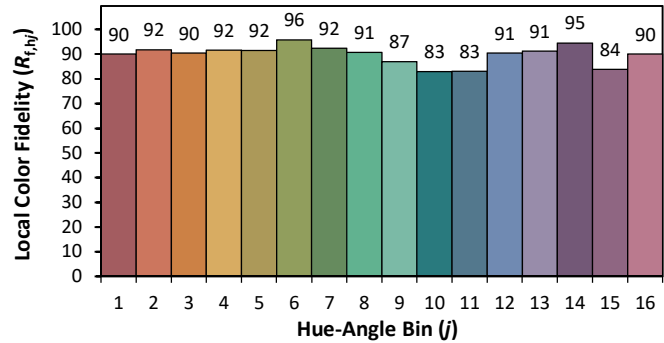

IES TM-30-18 Color Rendition Report

Source: XOB09 9040
 Date: 3/25/2020

Manufacturer: Xicato
 Model: XOB

Notes: This is a recommended method for displaying IES TM-30-18 information.

x 0.3678
 y 0.3596
 u' 0.2236
 v' 0.4919