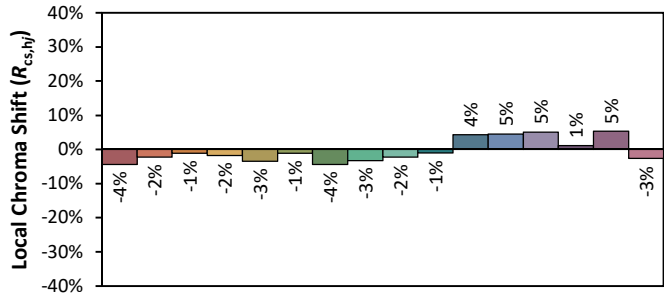

IES TM-30-18 Color Rendition Report

Source: XOB09 9040
 Date: 3/25/2020

Manufacturer: Xicato
 Model: XOB

Notes: This is a recommended method for displaying IES TM-30-18 information.

x 0.3678
 y 0.3596
 u' 0.2236
 v' 0.4919