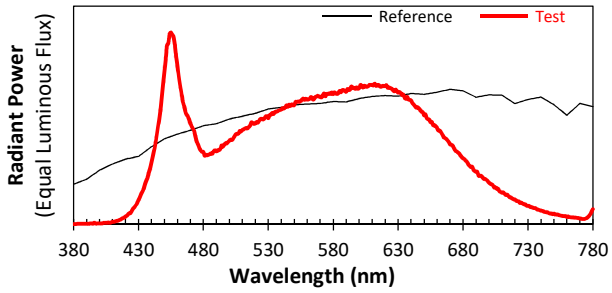

IES TM-30-18 Color Rendition Report

Source: XOB09 9040
 Date: 3/25/2020

Manufacturer: Xicato
 Model: XOB

Notes: This is a recommended method for displaying IES TM-30-18 information.

x 0.3678
 y 0.3596
 u' 0.2236
 v' 0.4919