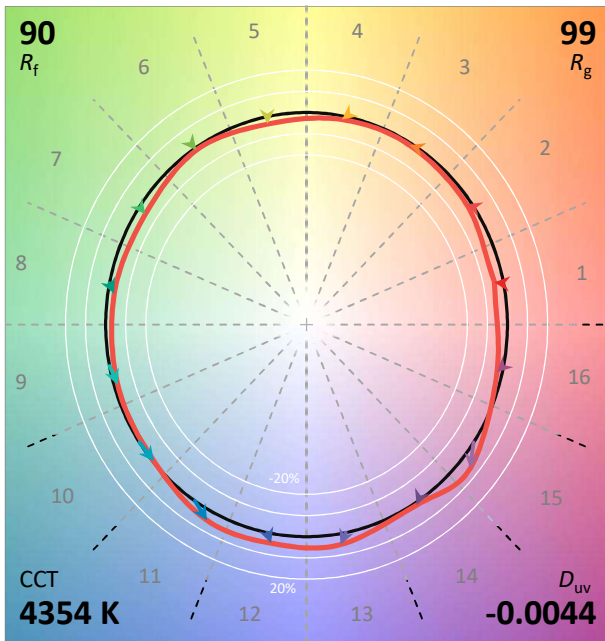

IES TM-30-18 Color Rendition Report

Source: XOB09 9040
 Date: 3/25/2020

Manufacturer: Xicato
 Model: XOB

Notes: This is a recommended method for displaying IES TM-30-18 information.

x 0.3678
 y 0.3596
 u' 0.2236
 v' 0.4919