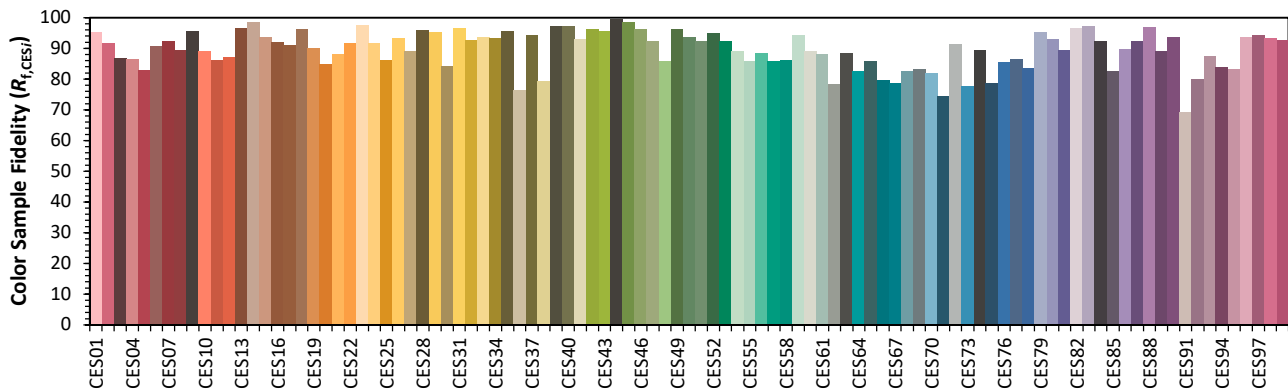

IES TM-30-18 Color Rendition Report

Source: XOB09 9040
 Date: 3/25/2020

Manufacturer: Xicato
 Model: XOB

Notes: This is a recommended method for displaying IES TM-30-18 information.

x 0.3678
 y 0.3596
 u' 0.2236
 v' 0.4919